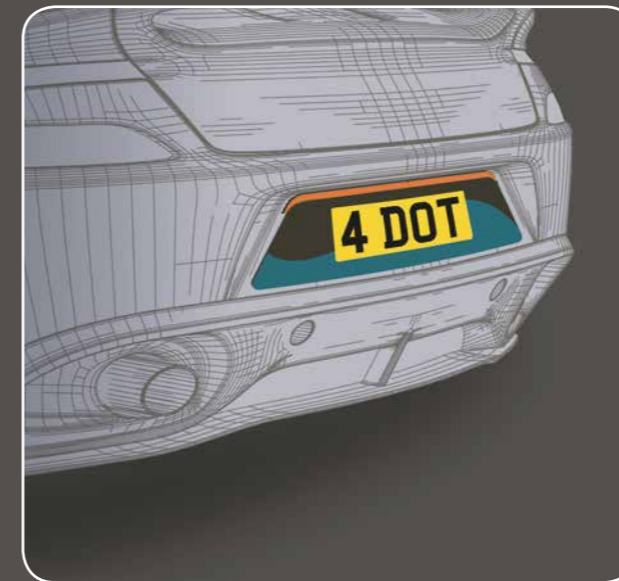

Xdot® templates

Xdot® is our patented fitting guide for number plates.

Xdot® is an easy-to-use templating system that helps our customers fit their plates perfectly.

Xdot® templates are unique to each vehicle model and are provided within the packaging of every order.