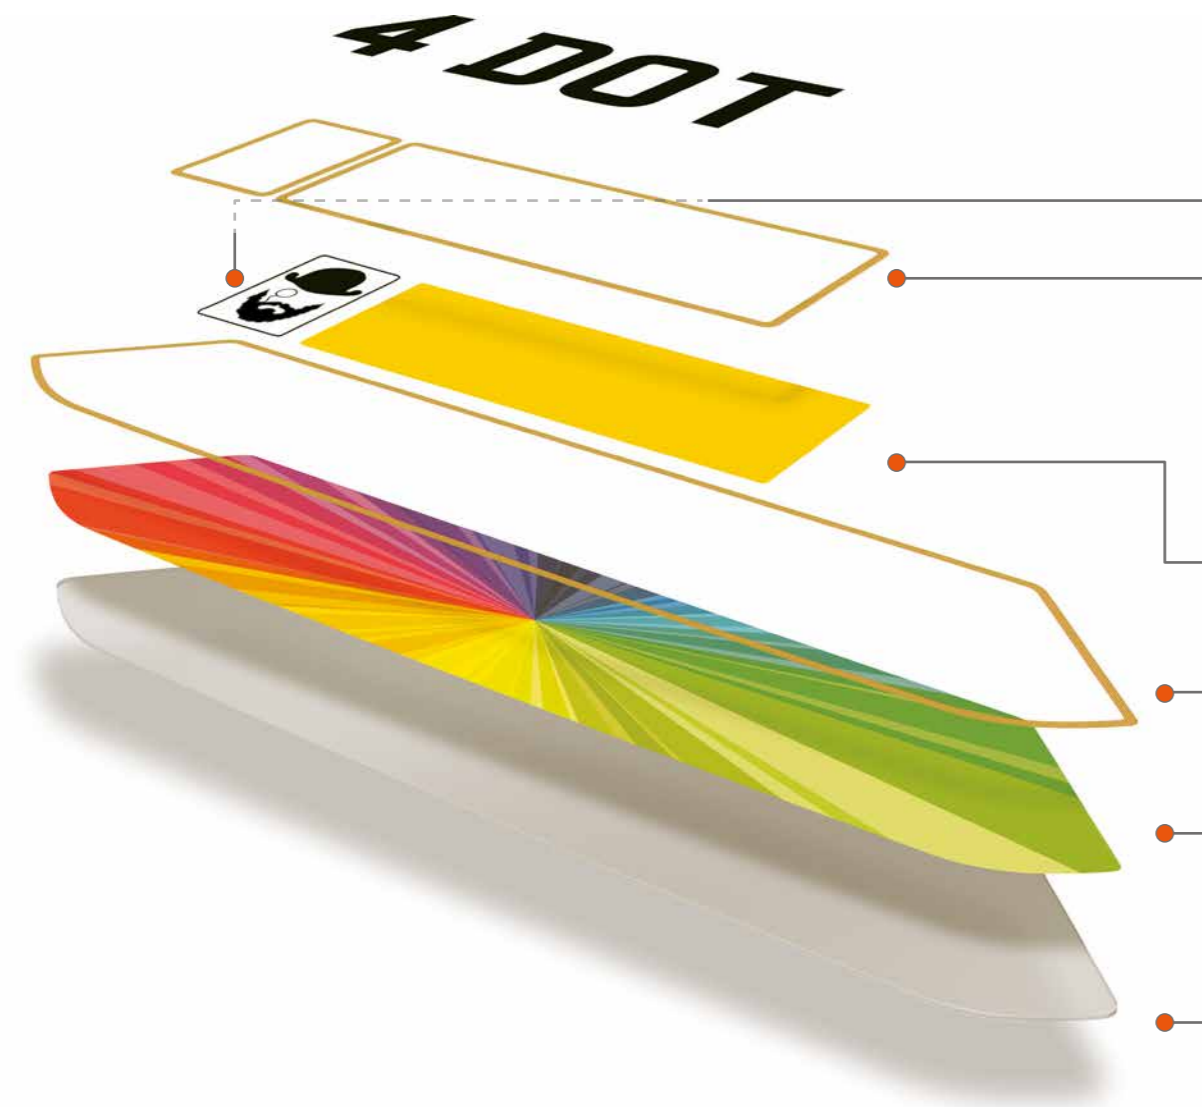

Customisable parts

- **Affinity™** Your company logo, interests, sport, charity or other Affinity expressed as a logo.
- **Trims** Multiple edge finishing options including colour, thickness and effects for the reflective area and plate perimeter.
- **Reflective** Shaped, or a classic rectangle reflective can be chosen to suit your tastes.
- **Wallpaper** Hundreds of adaptable wallpapers including textures, patterns and solid colours. Chosen by you to suit your style.
- **Shape & Clear Edge®** Precision crafted, uniquely shaped to complement the aesthetics of the car's bodywork. The clear edge is a glass-like transparent border, softening the transition between plate and bodywork.