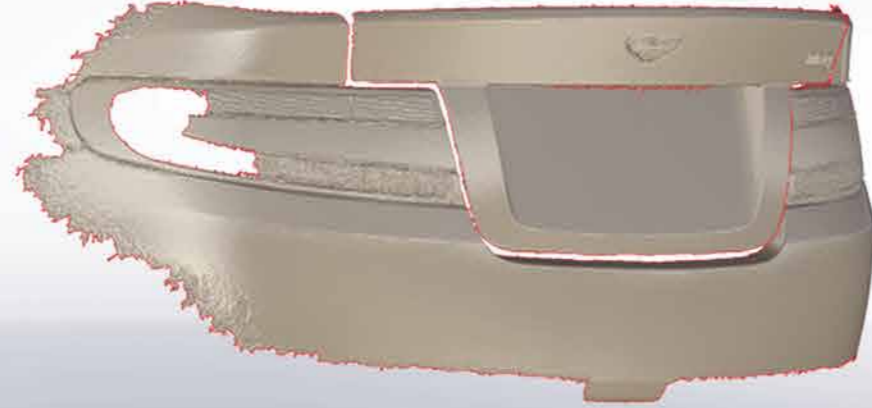

Designing a plate shape

The Fourdot technical design team starts by white light 3D laser scanning a vehicle in order to get all the bodywork data to an extremely high level of accuracy.

The raw scans are stitched together to create a perfect 3D model of the vehicle's number plate recess.

We have over 70 custom plate shapes.

STAGE 1

Raw scans assembled to create a rough shape of the recess

STAGE 2

STL mesh stitched together from multiple scans, ready for re-modelling

STAGE 3

Reverse engineered wireframe CAD model