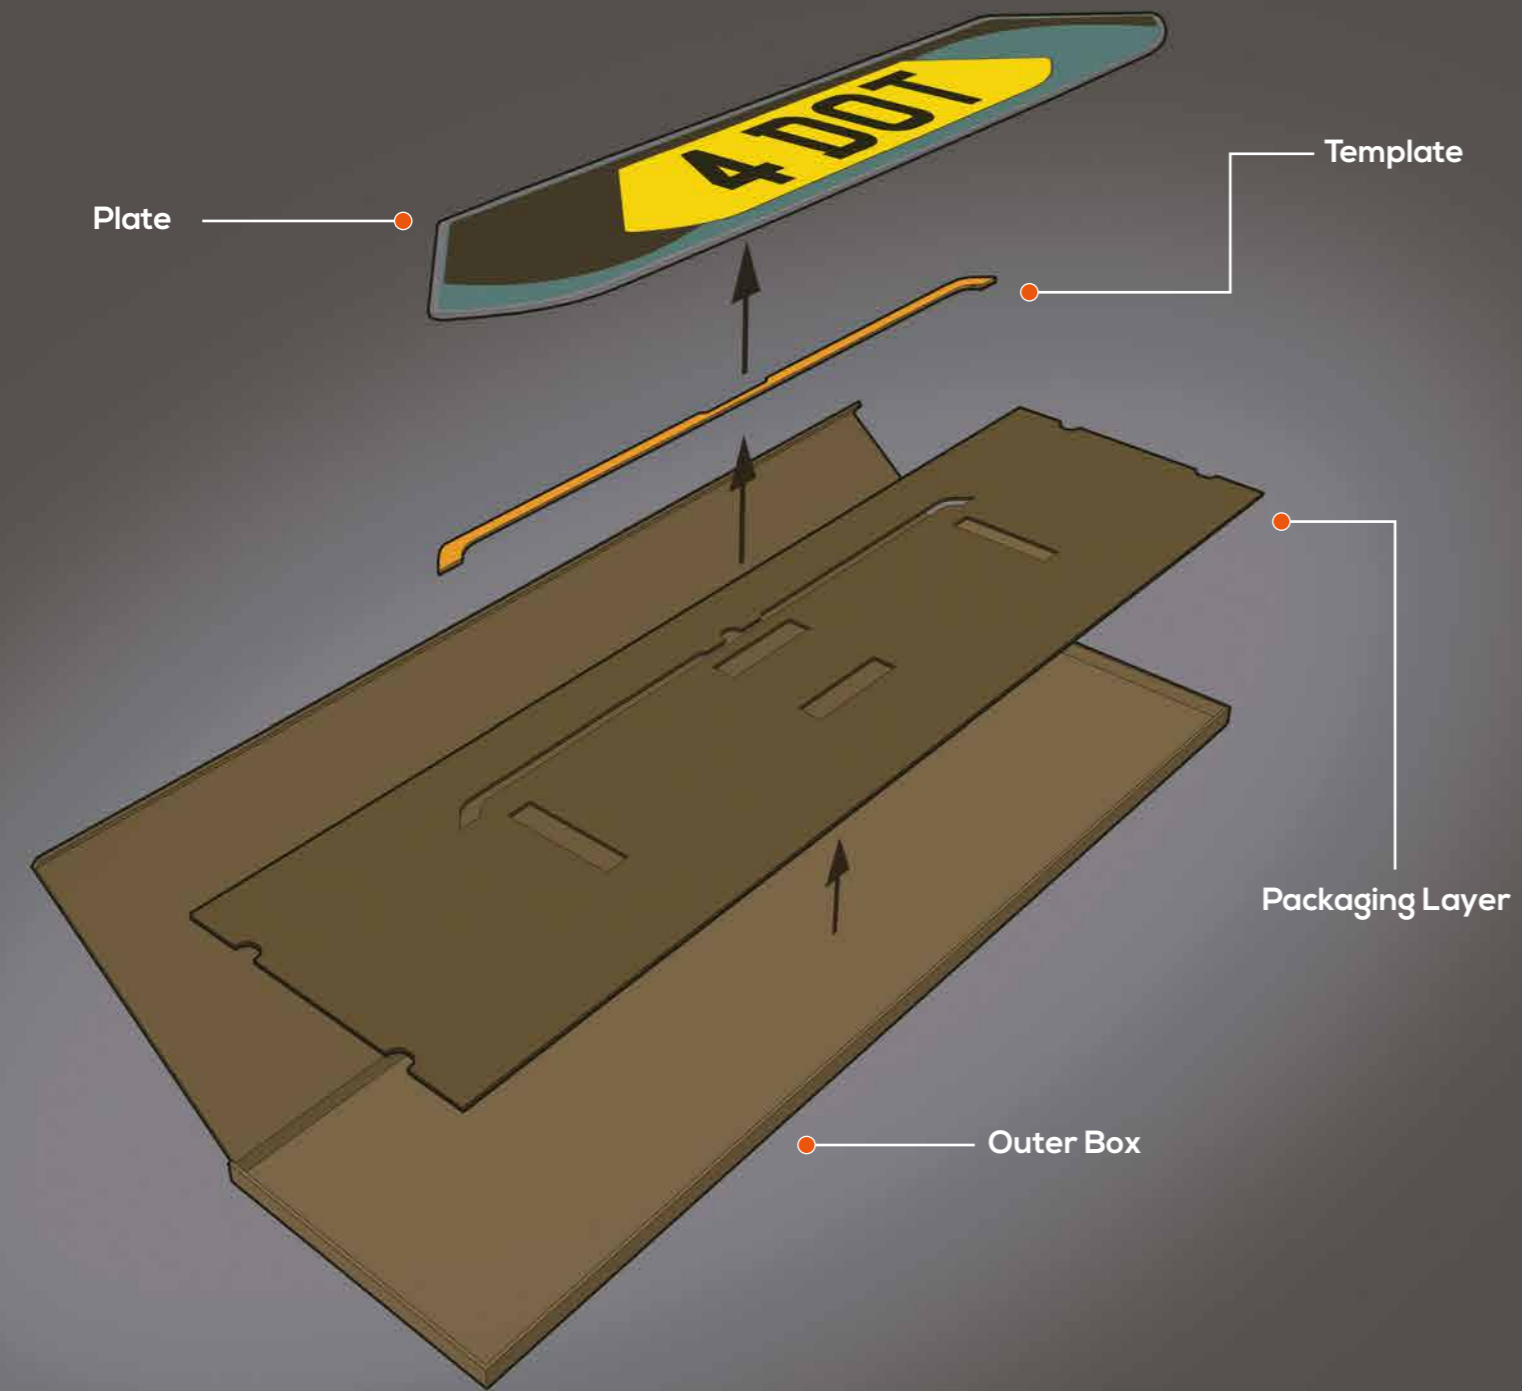

Xdot® templates

Xdot® is our patented fitting guide for number plates.

Xdot® is an easy-to-use templating system that helps our customers fit their plates perfectly.

Xdot® templates are unique to each vehicle model and are provided within the packaging of every order.