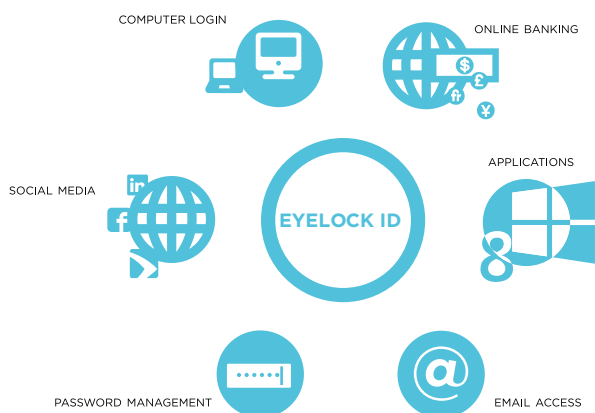

eyeLock®

myris™

The most convenient and secure way to authenticate your identity.

Forget usernames and passwords

Never type a password again—myris is a USB powered Iris Identity Authenticator™ that grants you access to your digital world. It's portable, lightweight, fits in the palm of your hand—and is as easy as looking in a mirror.

eyeLock®

myris™

No more usernames.
No more passwords.*

Features

- FAR (False Accept Rate) is up to 1 in 1.5M (single eye authentication).
- Video-based system.
- USB powered.
- Authentication occurs on device.
- Multiple user capacity—**up to 5 people per device.
- Secure communication and encryption (AES 256).
- Easy set-up—user-friendly application software included.
- Compatible with Windows 7, 8 & 8.1 and Mac OS X 10.8.5 and higher.

Fast easy set-up

PLUG IN

SET-UP

LINK YOUR ACCOUNTS

LOOK AT THE MIRROR

Consumer

Enterprise

Exclusively by
VOXX™
Electronics Corporation

*User is required to enter username and password during enrollment. myris submits encrypted username and password to login to computers, websites and apps.

**Consumer version only.

© 2014 EyeLock, Inc. | All Rights Reserved. | www.eyelock.com | 855.393.5625