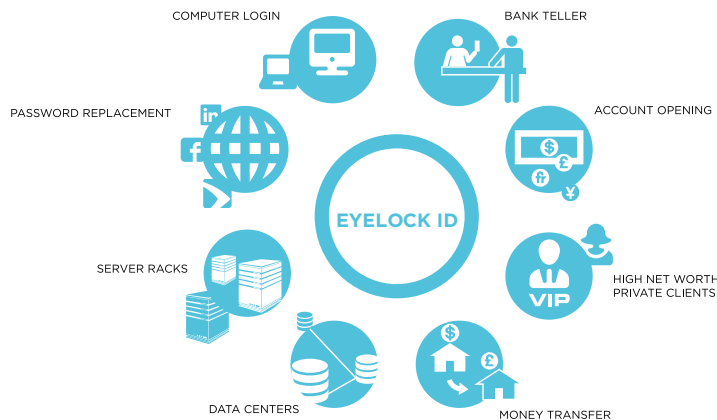

Fast easy set-up

PLUG IN

SET-UP

LINK YOUR ACCOUNTS

LOOK AT THE MIRROR

Consumer

Enterprise

Exclusively by
VOXX™
Electronics Corporation

*User is required to enter username and password during enrollment. myris submits encrypted username and password to login to computers, websites and apps.

**Consumer version only.

© 2014 EyeLock, Inc. | All Rights Reserved. | www.eyelock.com | 855.393.5625