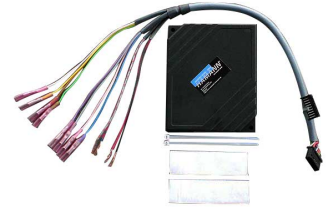

Suspension / Brake system

lowering system BMW X5 G05 and X6 G06

for 2-axle air suspension

lowering by approx. 25mm FA/RA

homologation-certificate: available

Additional costs after fitting: electrical axle alignment € 120,00

Order-No.: 20G05125

MSRP 1.844,40 €

fitting costs 24 units: 194,88 €