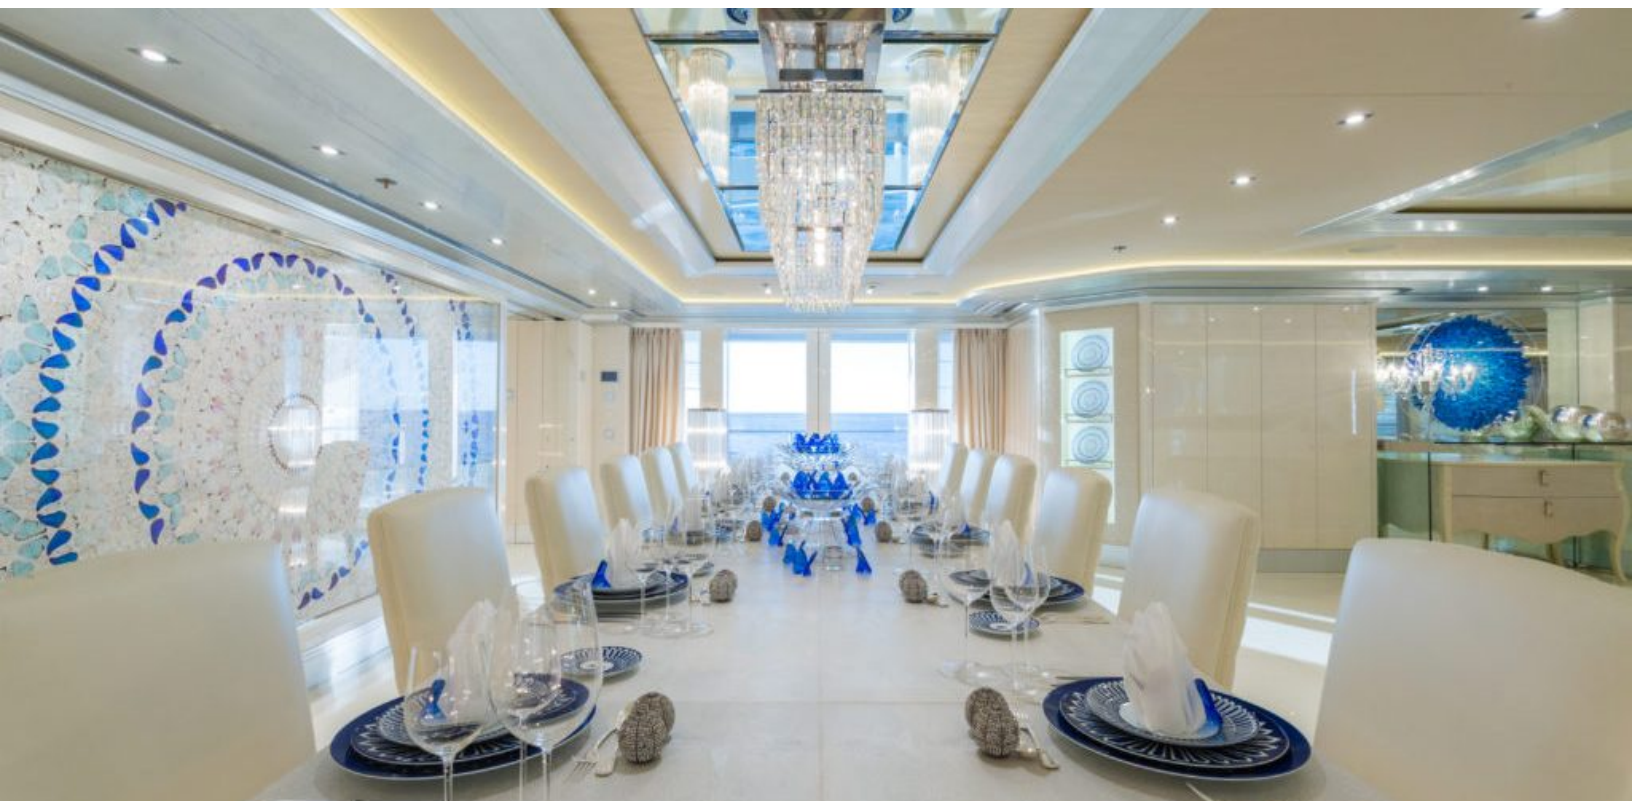

- LUXURY YACHT LADY LARA -

298.6 feet / 91 meters | Lurssen | 2015