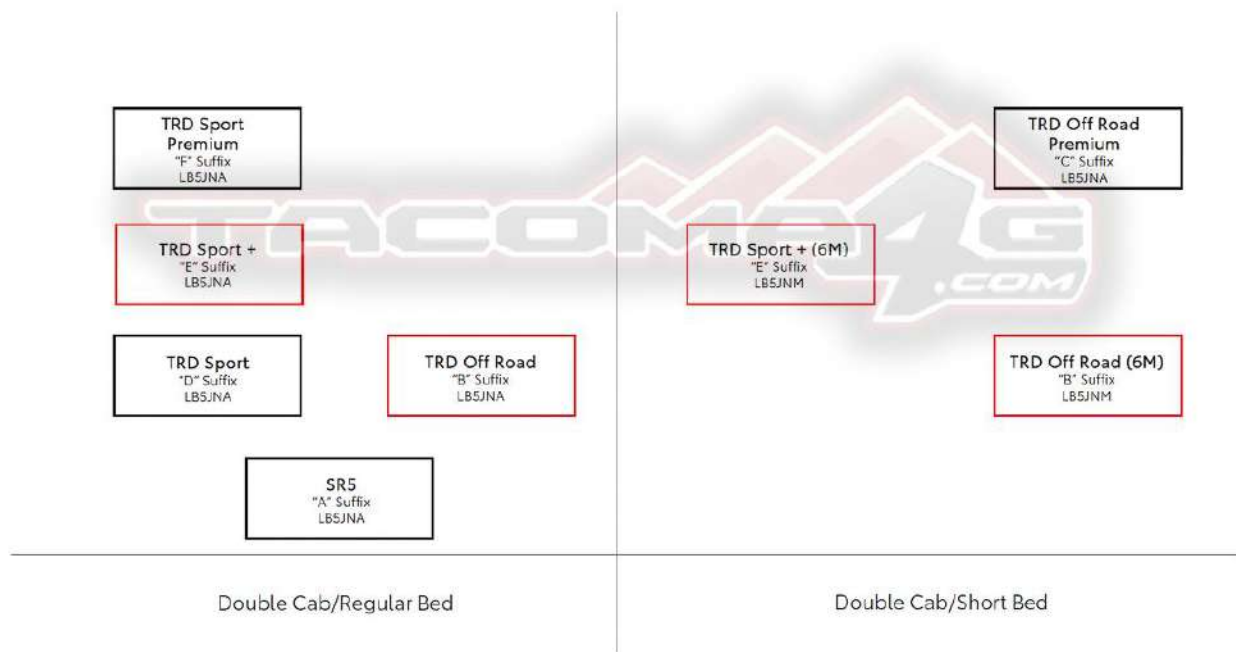

Vehicle Ordering Guide – 24MY Tacoma

Effective Date: Sep 1st, 2023

Model Overview

Red Border denotes new grade

* CONFIDENTIALITY NOTICE - This document is intended for Toyota Canada employees and Toyota Dealer staff only. Redistribution in any form is not permitted. Please refer to "General Information" page for full details.

•• PROTECTED 関係者外秘 PROTÉGÉ