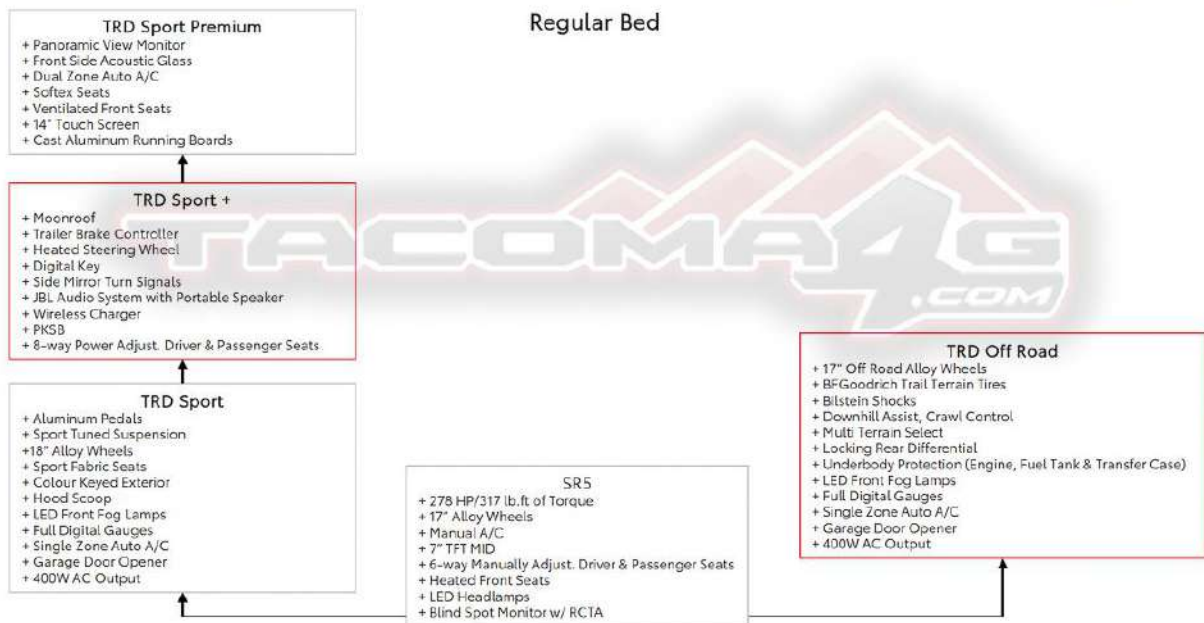

Vehicle Ordering Guide – 24MY Tacoma

Effective Date: Sep 1st, 2023

Grade Structure Regular Bed

Red Border denotes new grade

Double Cab/Regular Bed

Standard Features: TSS 3.0, 8" Display Toyota MultiMedia (Up to 10-yr. trial. Service & Safety Connect, 3-yr. trial Remote, Drive Connect capable (may require paid subscription), Apple CarPlay & Android Auto Compatibility

* CONFIDENTIALITY NOTICE - This document is intended for Toyota Canada employees and Toyota Dealer staff only. Redistribution in any form is not permitted. Please refer to "General Information" page for full details.

•• PROTECTED 關係者外秘 PROTÉGÉ