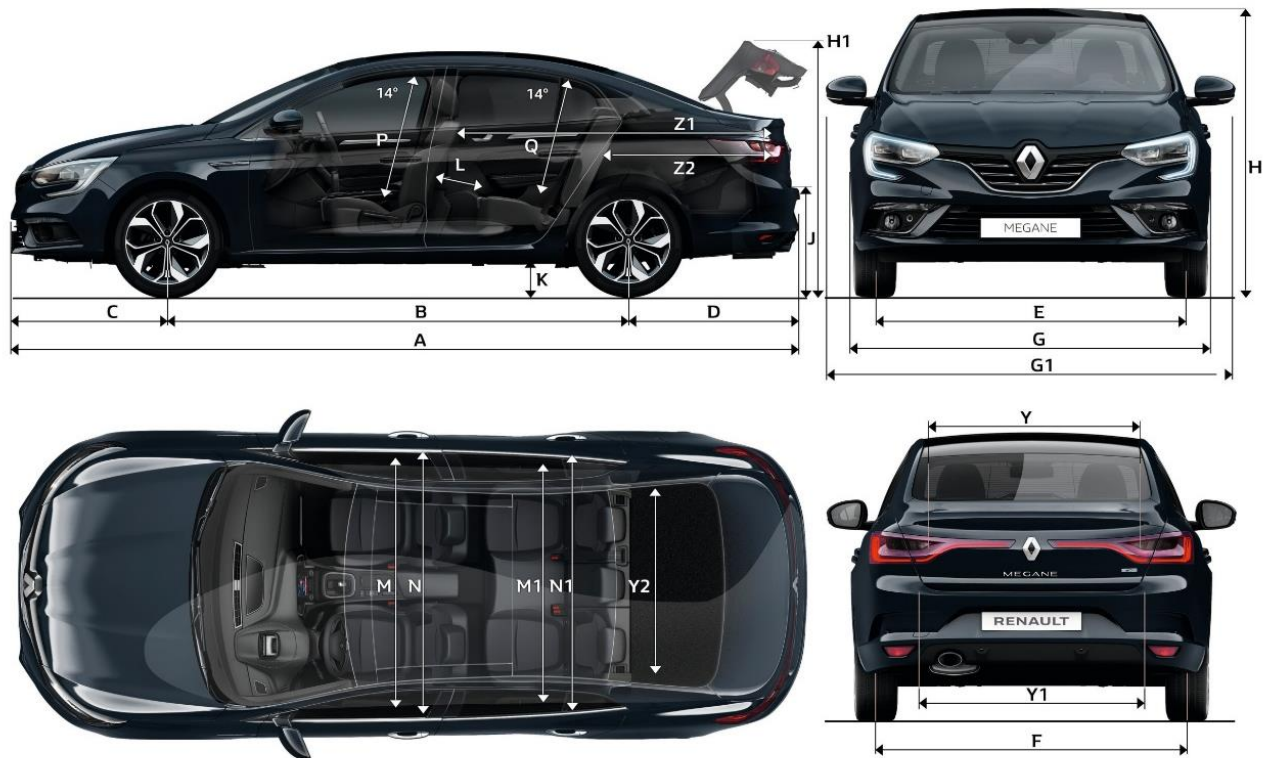

New Renault MEGANE Sedan

Dimensions

DIMENSIONS (mm)

A	Overall length	4,632
B	Wheelbase	2,711
C	Front overhang	919
D	Rear overhang	1,002
E	Front track	1,577
F	Rear track	1,574
G / G1	Overall width with/without door mirrors	2,058 / 1,814
H	Unladen height	1,443
H1	Height with open tailgate	1,706
J	Boot sill height (unladen)	707
K	Ground clearance (unladen)	136
L	Knee radius in 2nd row	216
M	Front elbow room	1,492
M1	Rear elbow room	1,413
N	Front shoulder width	1,441
N1	Rear shoulder width	1,390
P	Front headroom	840
Q	Rear headroom	851
Y	Width upper luggage compartment entrance	945
Y1	Interior luggage compartment width	1,114
Y2	Interior width between wheel arches	1,108
Z1	Max. loading length with rear seats folded down	1,904
Z2	Loading length behind rear seats	1,084
	Boot VDA volume (dm ³)	550